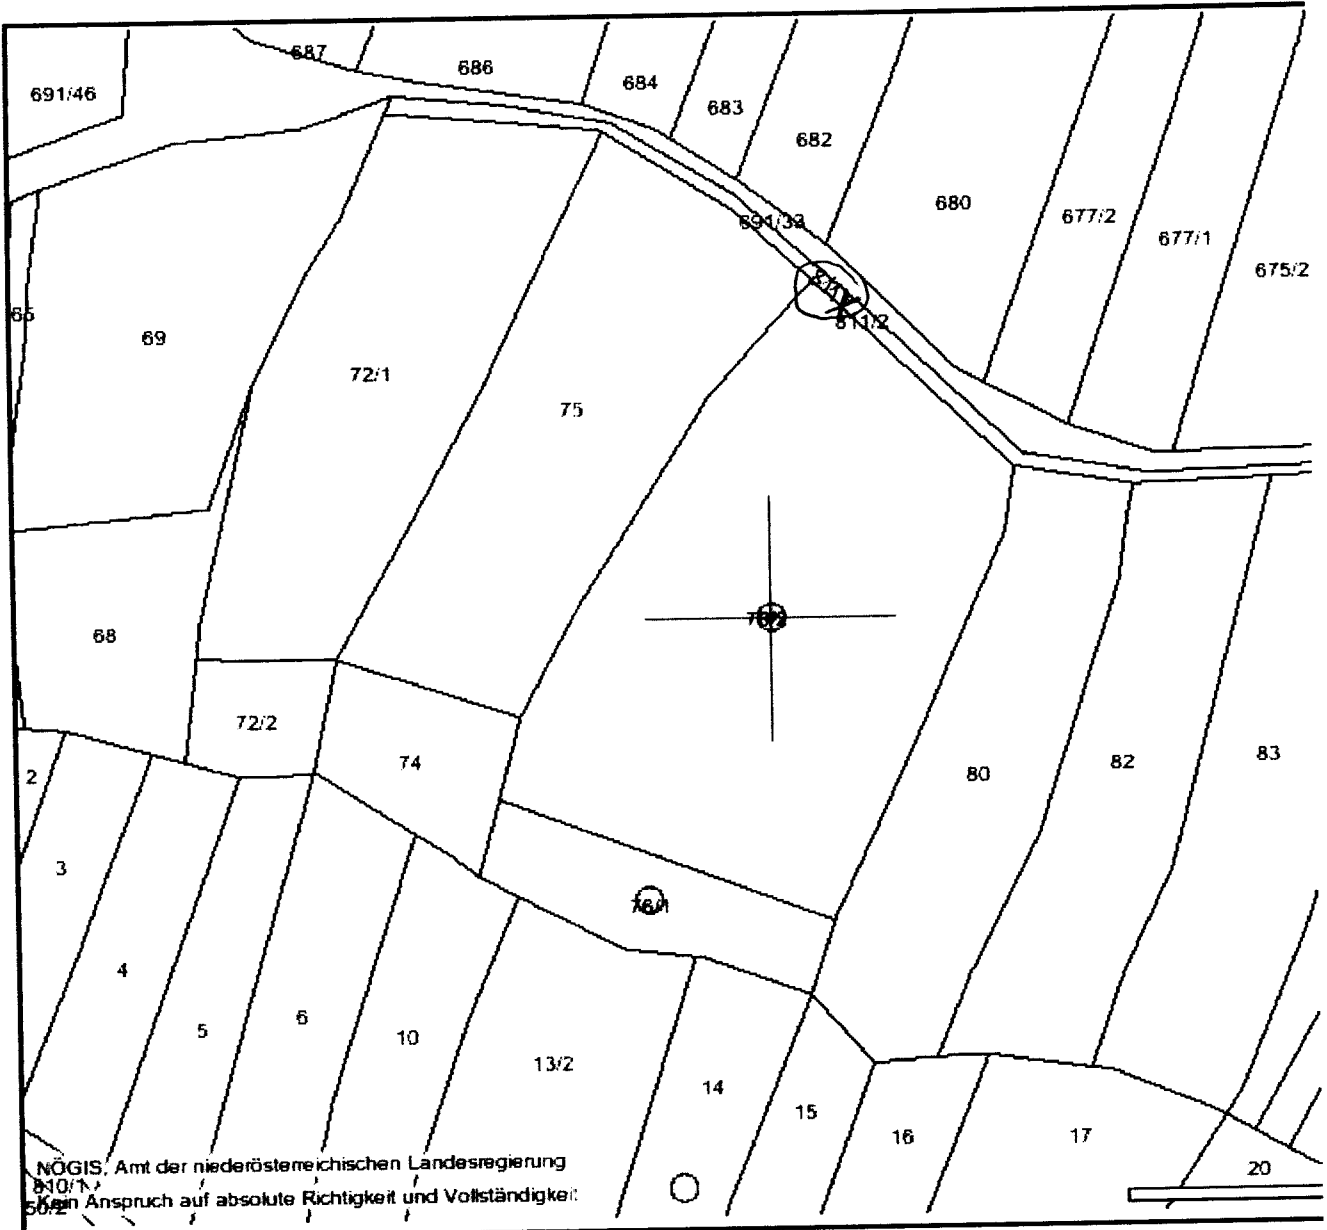

Spec. by
10-12m
10-12m

KC / ...

144

EBL 144
 Parz 811
 KG Lurdabmuu
 Speering